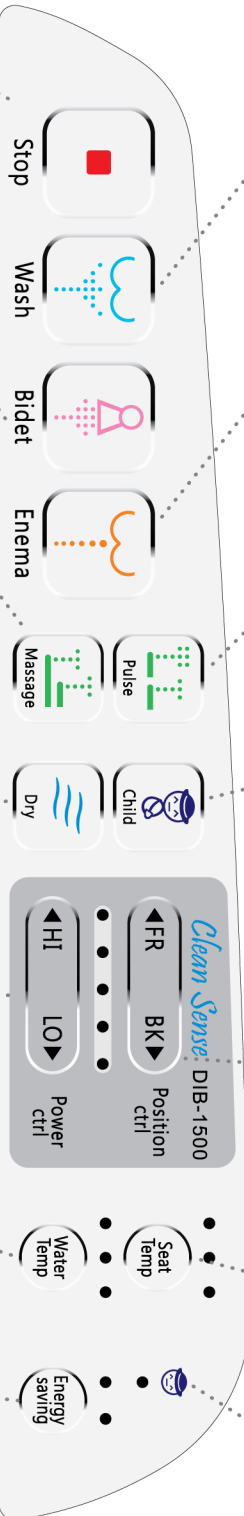

Stop

Press STOP to halt any operation. Hold STOP for 3 seconds to turn off unit.

Bidet

Feminine wash(front)
Runs 2 minutes unless you press STOP

Massage

Nozzle moves forward and back intermittently. Adjustable stream width. Can also be used in Child mode.

Massage Control

Massage width is adjusted during massage operation. (DIB-1300/1500 can be used with Child Use)

Dry

Will run total of 3 minutes unless you press STOP

HI / LO

Adjusts water pressure on WASH/BIDET/ENEMA
Adjusts air temperature on DRY

Water Temp

Adjusts temperature (93°/96°/100°F)
(34°/36°/38°C)

Energy Saving

Press Button (repeatedly)
1st. Automatic mode
2nd. Learn Energy saving Mode
3rd. Cancel

Wash

Washes posterior(back).
Runs 2 minutes unless you press STOP

FR / BK

Front/Back Adjusts nozzle location in Wash /Bidet/Enema function

Seat Temp

Adjusts temp of seat (93°/100°/107°F)
(34°/38°/42°C)

❄️ Child mode indicator light